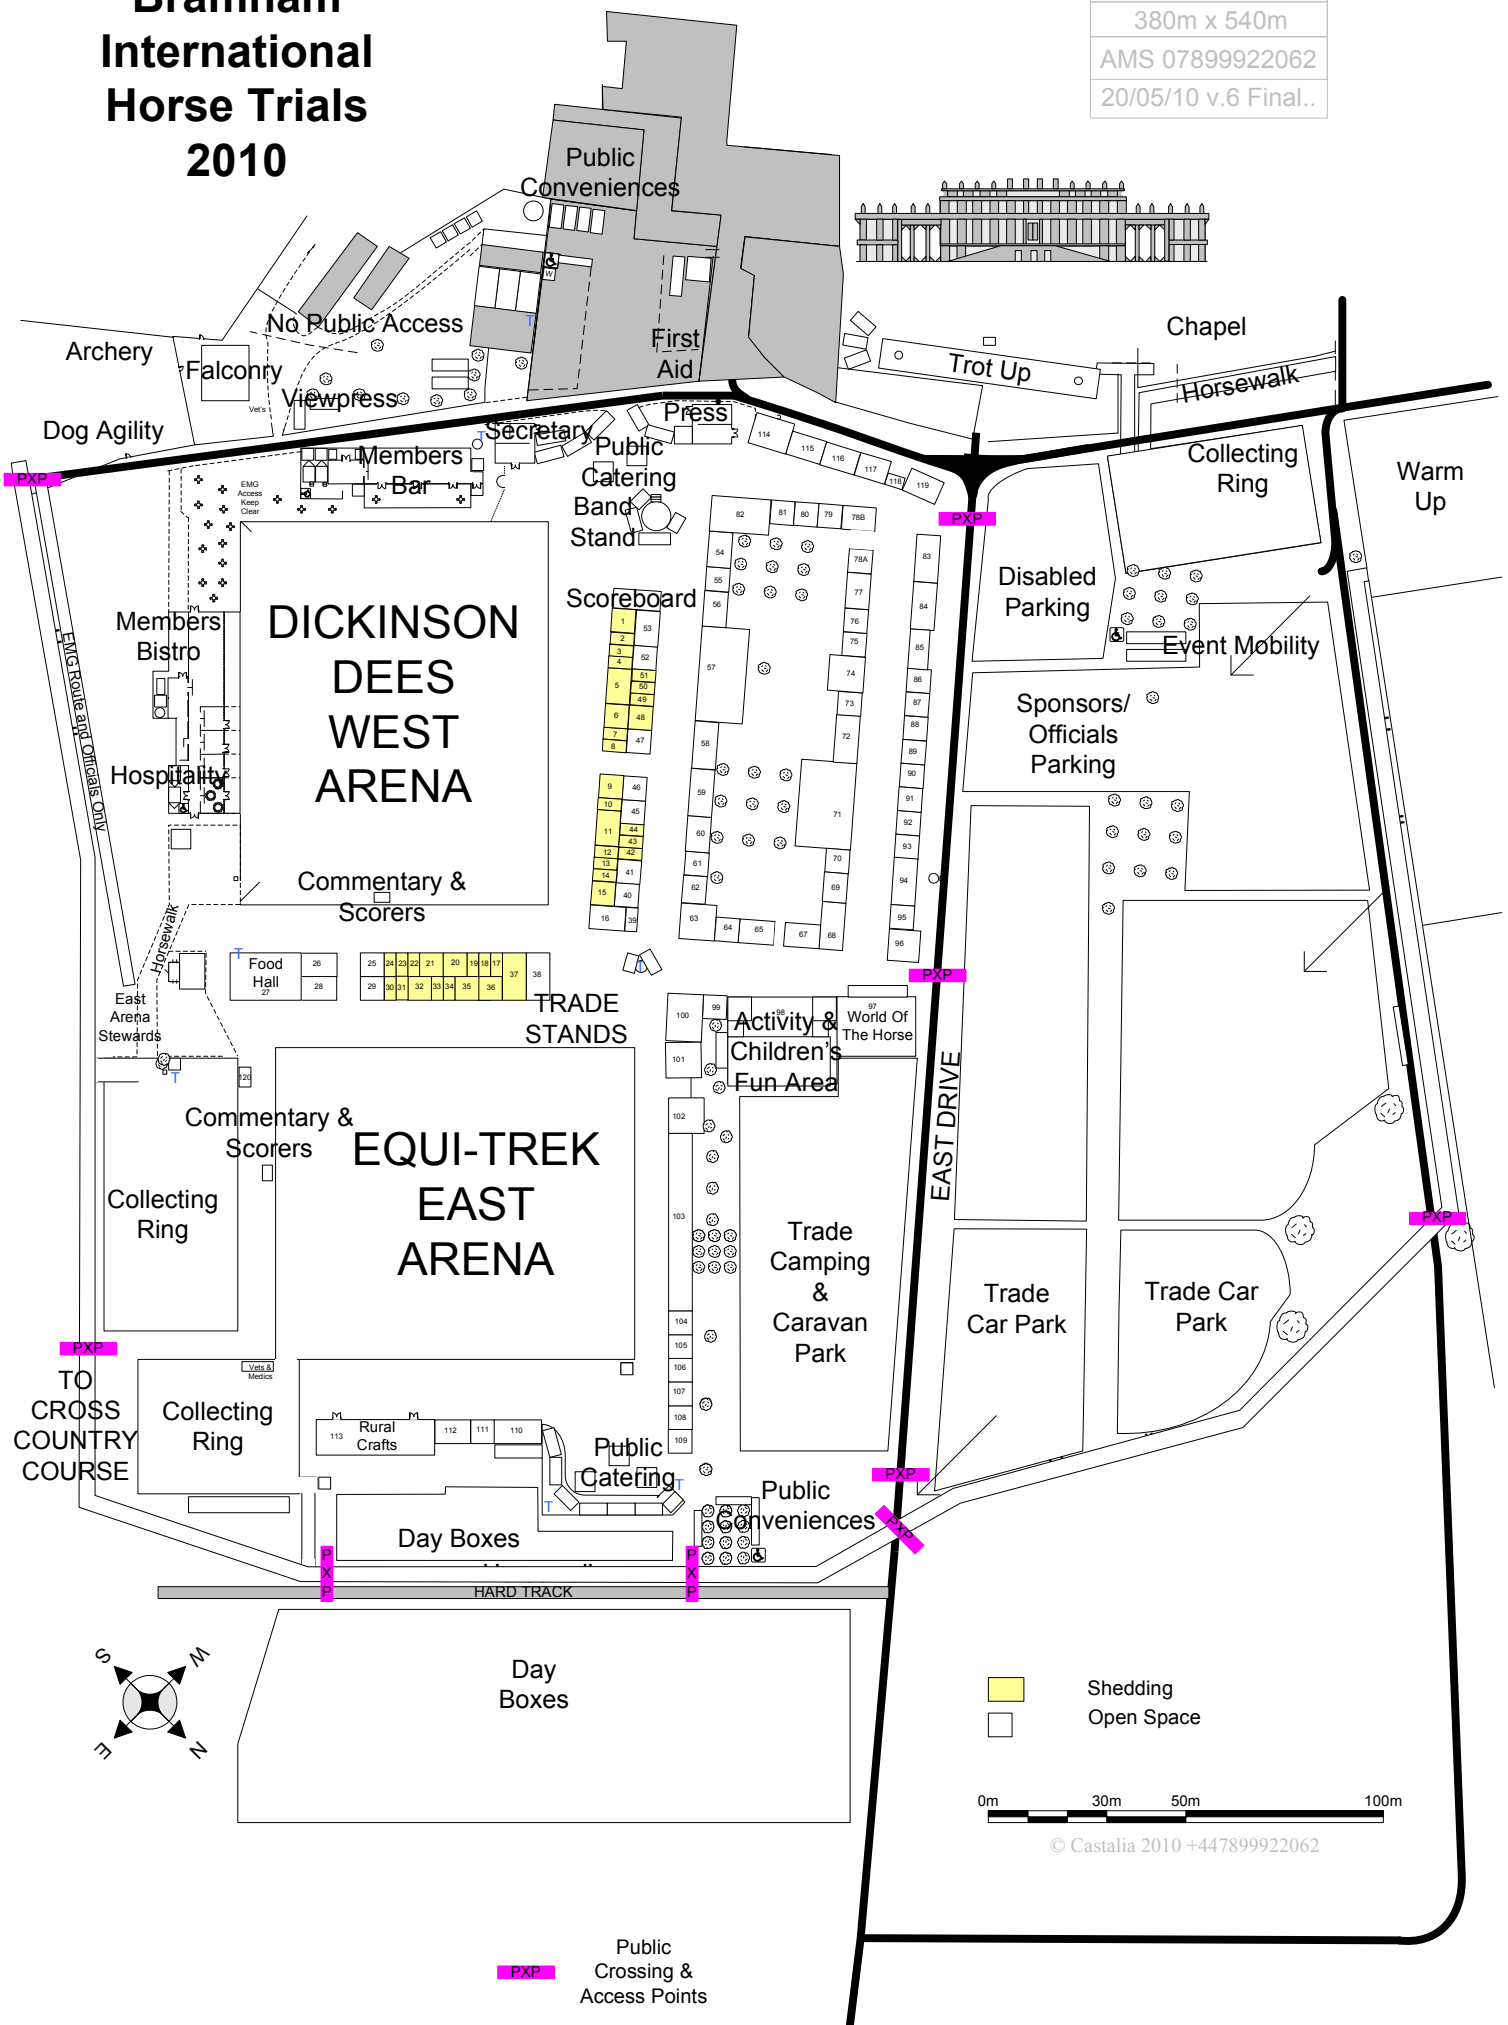

# Bramham International Horse Trials 2010

Main Site  
380m x 540m  
AMS 07899922062  
20/05/10 v.6 Final..

**PXP** Public Crossing & Access Points